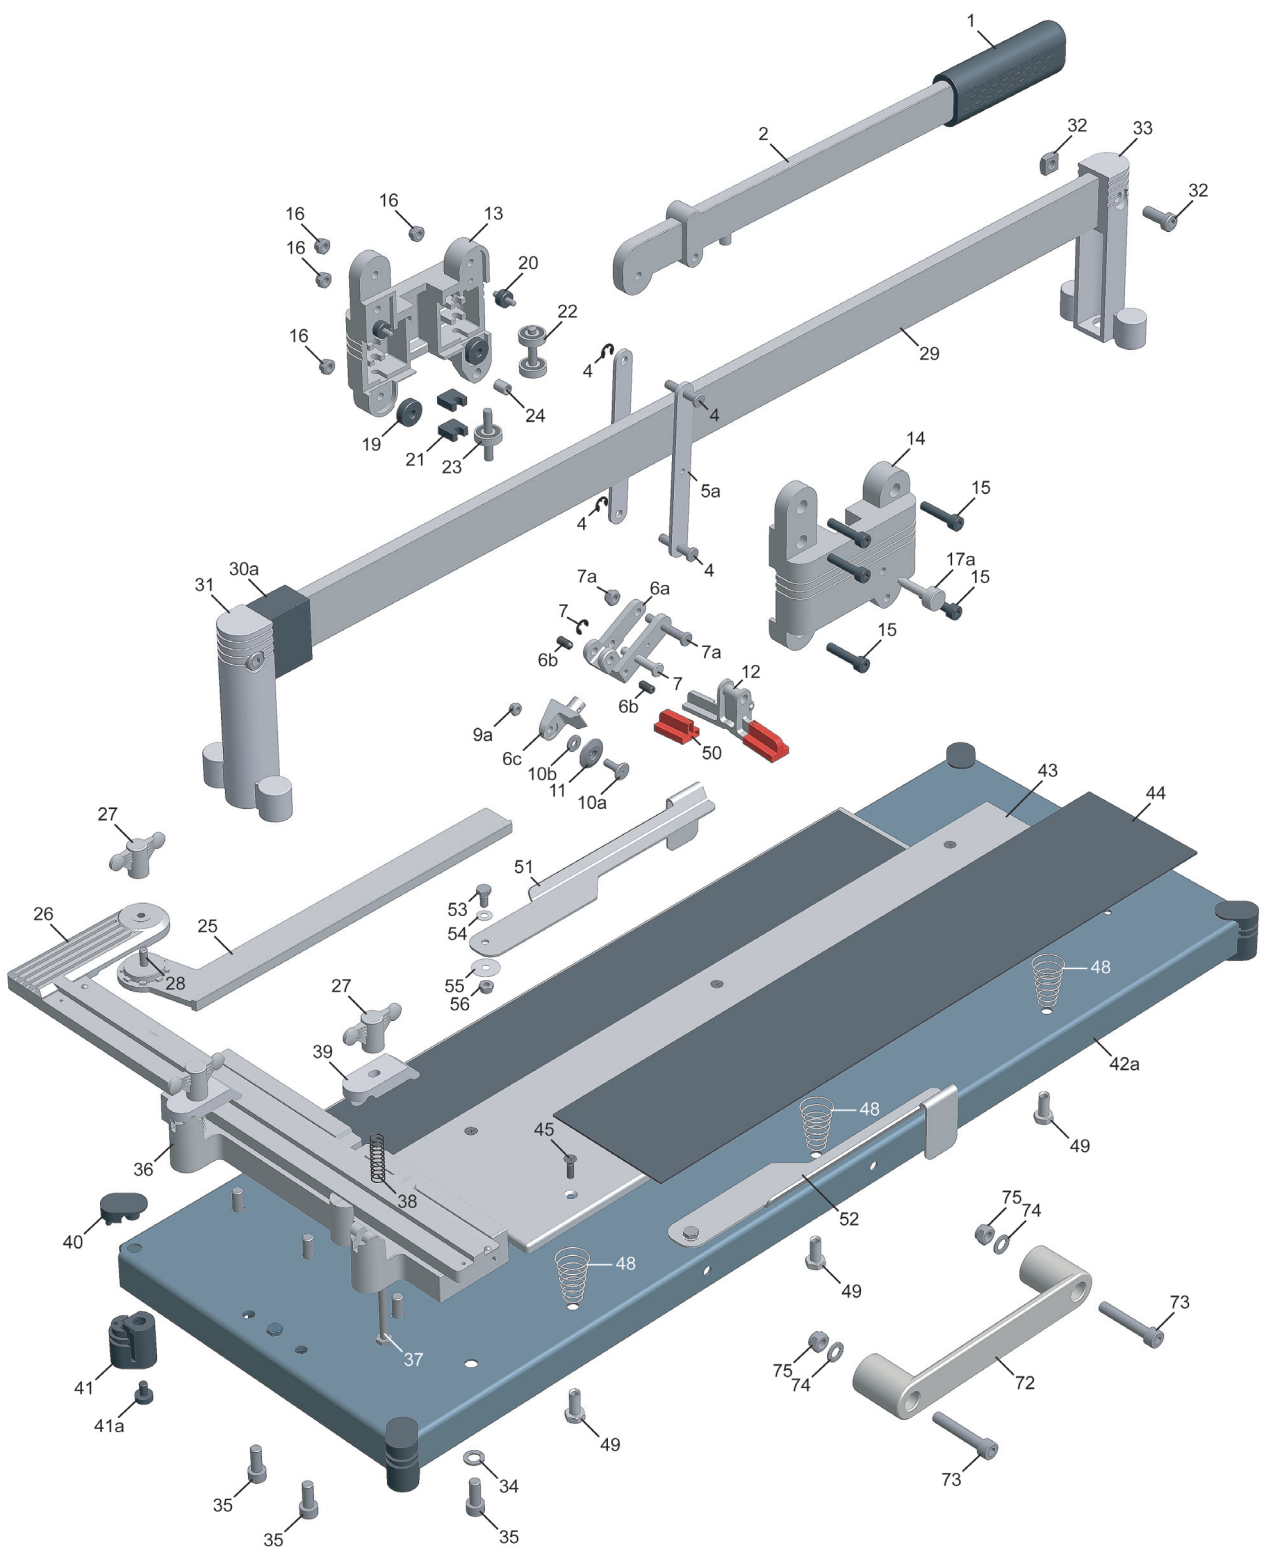

TOPLINE ROCK 630 mm / 720 mm / 920 mm

Technische Änderungen vorbehalten.
 Specifications are subject to change without notice.